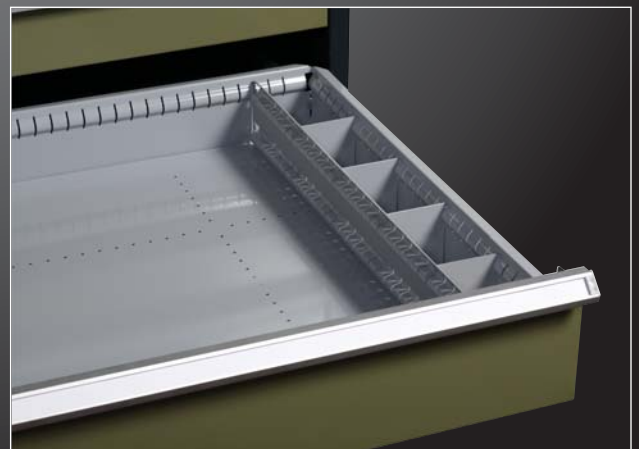

# Introducing our new *SW PLUS +<sup>®</sup> Series*

ADDITIONAL STORAGE

GET 12% - 22%  
MORE STORAGE  
at no additional cost!

STOR-LOC  
Modular Drawer System  
A division of Ryan Metal Products  
880 N. Washington Avenue  
Kankakee, Illinois 60901

## PRESS RELEASE

May 15, 2009

FOR IMMEDIATE RELEASE:

Stor-Loc® announces its new Standard Wide Plus (SW+®) line of cabinets.

The Stor-Loc® SW+® cabinet provides 700 square inches of storage space per drawer. Compared to the existing 625 square inches drawers available on the market today, the SW+® provides at least 12% (and up to 22%) more storage per drawer than any other comparable cabinet in the industry.

Stor-Loc® is offering the Standard Wide Plus (SW+®) line at the same price of its current Standard Wide (SW) line of cabinets. Available in any cabinet height, the SW+® line provides the maximum value for small and medium tool storage.