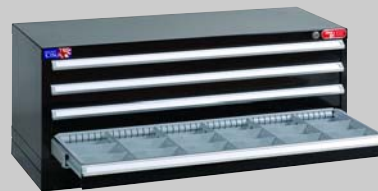

(Regular list price \$2900.00)

**STOR-LOC® STOR-CART
MOBILE TOOL STORAGE CABINET**
(36H x 30W x 22D)

\$595

(Regular list price \$1190.00)

Colors

Choose from 12 attractive colors, all with a durable powder-coat finish, or ask for a complete color chart to choose from additional colors, all at no additional cost to you.

	Juneau Blue		Red
	Alpine Blue		Black
	Dark Blue		Shade Green
	Light Gray		Spruce
	Medium Gray		Sand
	Cool White		Pumpkin

Optional ESD powder coating available at additional charge. All colors available in gloss or sand texture. Color selection subject to availability.