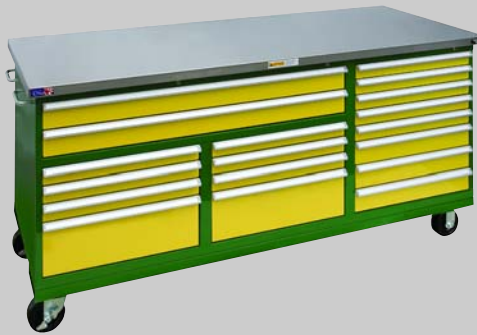

**STOR-LOC® MM10
 MOBILE TOOL STORAGE CABINET**
 (42H x 90W x 30D)
\$3900
 (Regular list price \$7800.00)

**STOR-LOC® MM1
 MOBILE TOOL STORAGE**
 For tool storage and workbench
 (38H x 52W x 30D)
\$2400
 (Regular list price \$4800.00)

**STOR-LOC® MM2
 MOBILE TOOL STORAGE**
 For tool storage and workbench
 (44H x 60W x 30D)
\$2700
 (Regular list price \$5400.00)

**STOR-LOC® MM7
 MOBILE TOOL STORAGE**
 For tool storage and workbench
 (42H x 72W x 30D)
\$3300
 (Regular list price \$6600.00)

**STOR-LOC® MM8
 MOBILE TOOL STORAGE**
 For tool storage and workbench
 (42H x 72W x 30D)
\$3700
 (Regular list price \$7400.00)

**STOR-LOC® MM5JD
MOBILE TOOL STORAGE WORKSTATION**
(46H x 60W x 30D)
\$2800
(Regular list price \$5600.00)

**STOR-LOC® MM11
MOBILE TOOL STORAGE CABINET**
(42H x 90W x 30D)
\$4500
(Regular list price \$9000.00)

**STOR-LOC® MM3
MOBILE TOOL STORAGE CABINET**
(54H x 58¼W x 27¾D)
\$2800
(Regular list price \$5600.00)