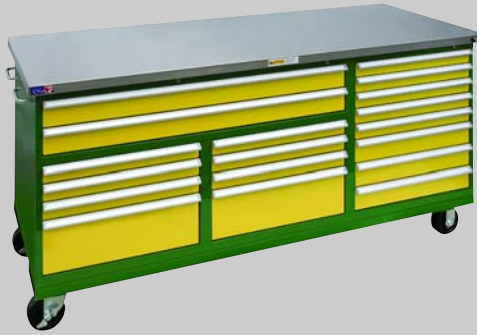

**STOR-LOC® MM10
MOBILE TOOL STORAGE CABINET**
(42H x 90W x 30D)
\$3900
(Regular list price \$7800.00)

**STOR-LOC® MM1
MOBILE TOOL STORAGE**
For tool storage and workbench
(38H x 52W x 30D)
\$2400
(Regular list price \$4800.00)

**STOR-LOC® MM2
MOBILE TOOL STORAGE**
For tool storage and workbench
(44H x 60W x 30D)
\$2700
(Regular list price \$5400.00)

**STOR-LOC® MM7
MOBILE TOOL STORAGE**
For tool storage and workbench
(42H x 72W x 30D)
\$3300
(Regular list price \$6600.00)

**STOR-LOC® MM8
MOBILE TOOL STORAGE**
For tool storage and workbench
(42H x 72W x 30D)
\$3700
(Regular list price \$7400.00)

**STOR-LOC® MM5JD
MOBILE TOOL STORAGE WORKSTATION**
(46H x 60W x 30D)

\$2800

(Regular list price \$5600.00)

**STOR-LOC® MM11
MOBILE TOOL STORAGE CABINET**
(42H x 90W x 30D)

\$4500

(Regular list price \$9000.00)

**STOR-LOC® MM3
MOBILE TOOL STORAGE CABINET**
(54H x 58¼W x 27¾D)

\$2800

(Regular list price \$5600.00)